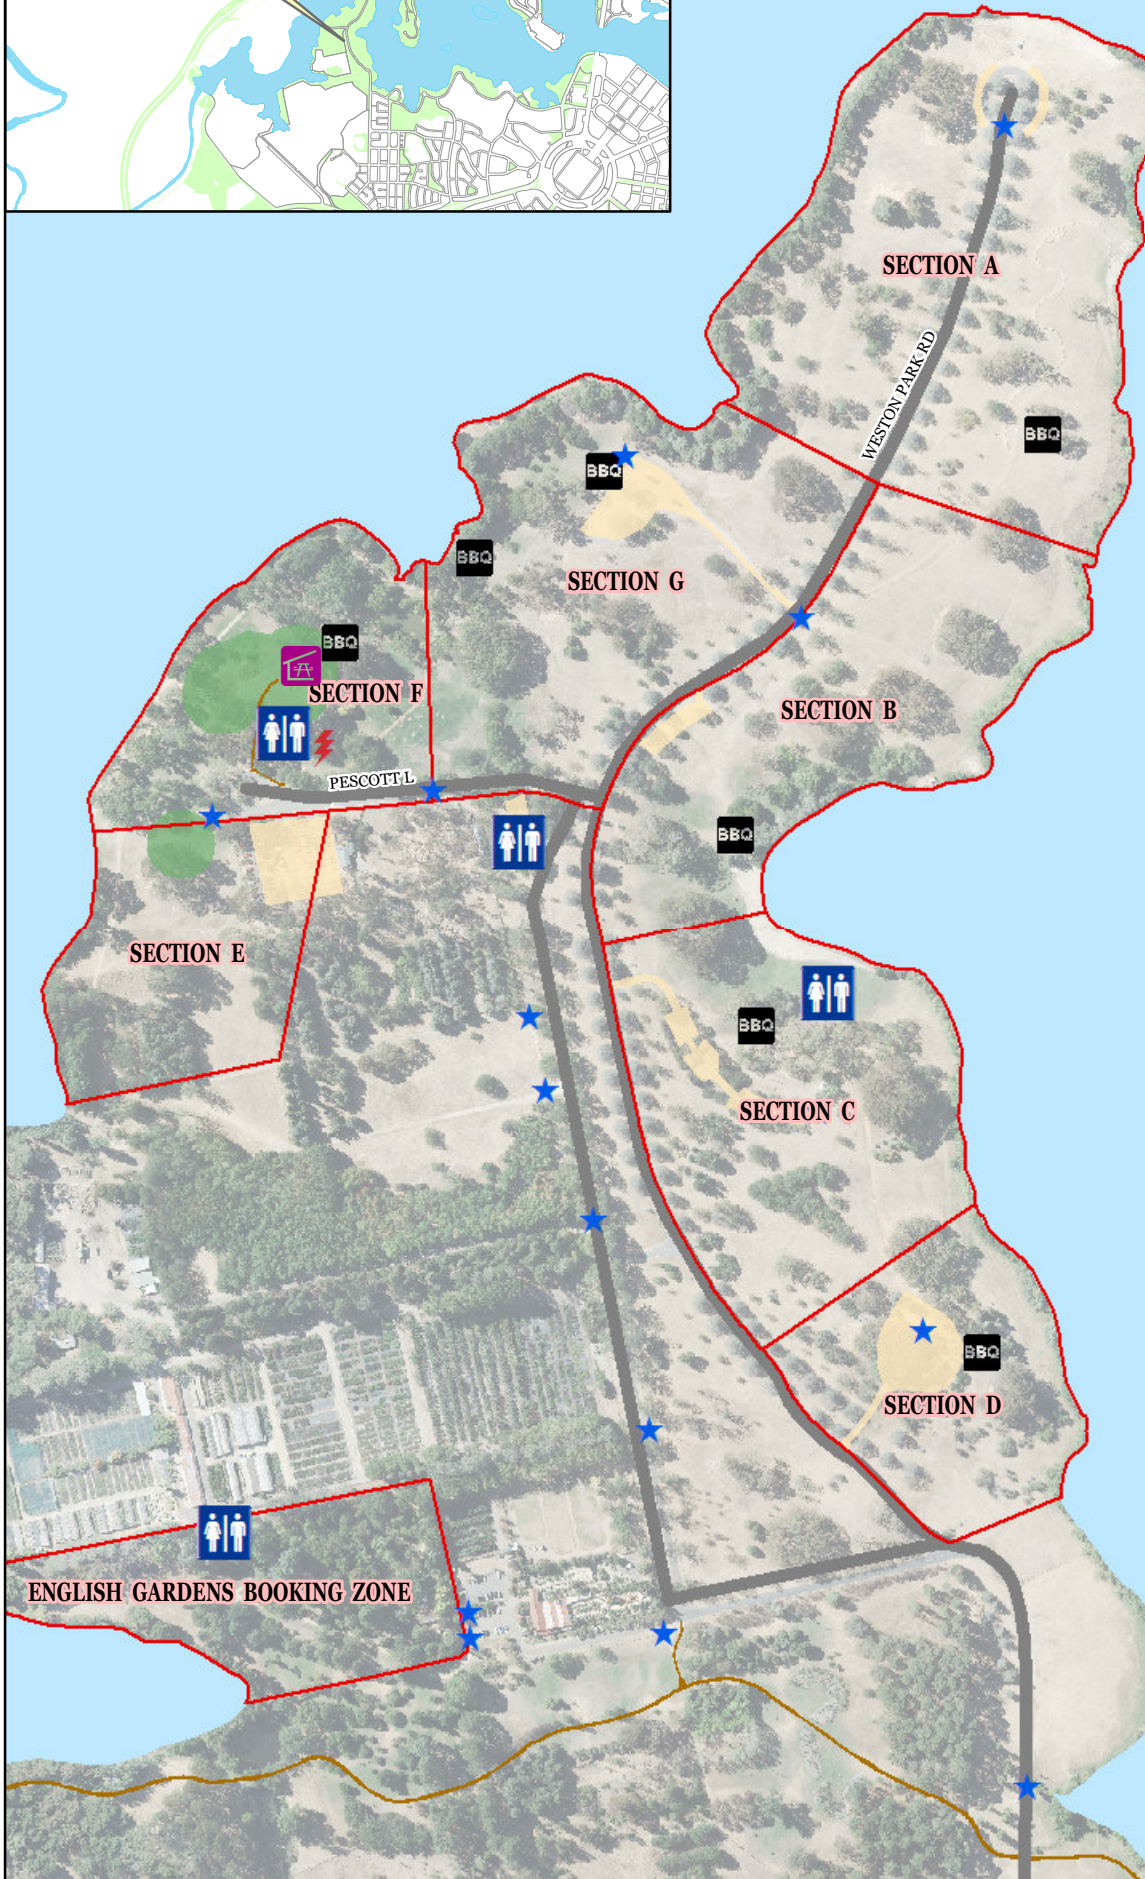

Parks, Conservation and Lands

Park: Weston Park
 Region: Inner South
 Suburb: Yarralumla

Legend

- PATHS
- ROADS
- PLAYGROUND
- CARPARKS
- PARK ZONES
- SHELTER
- GATE
- POWER OUTLET
- BBQ
- TOILET

Disclaimer: Parks, Conservation and Lands do not warrant that its data is free from errors.