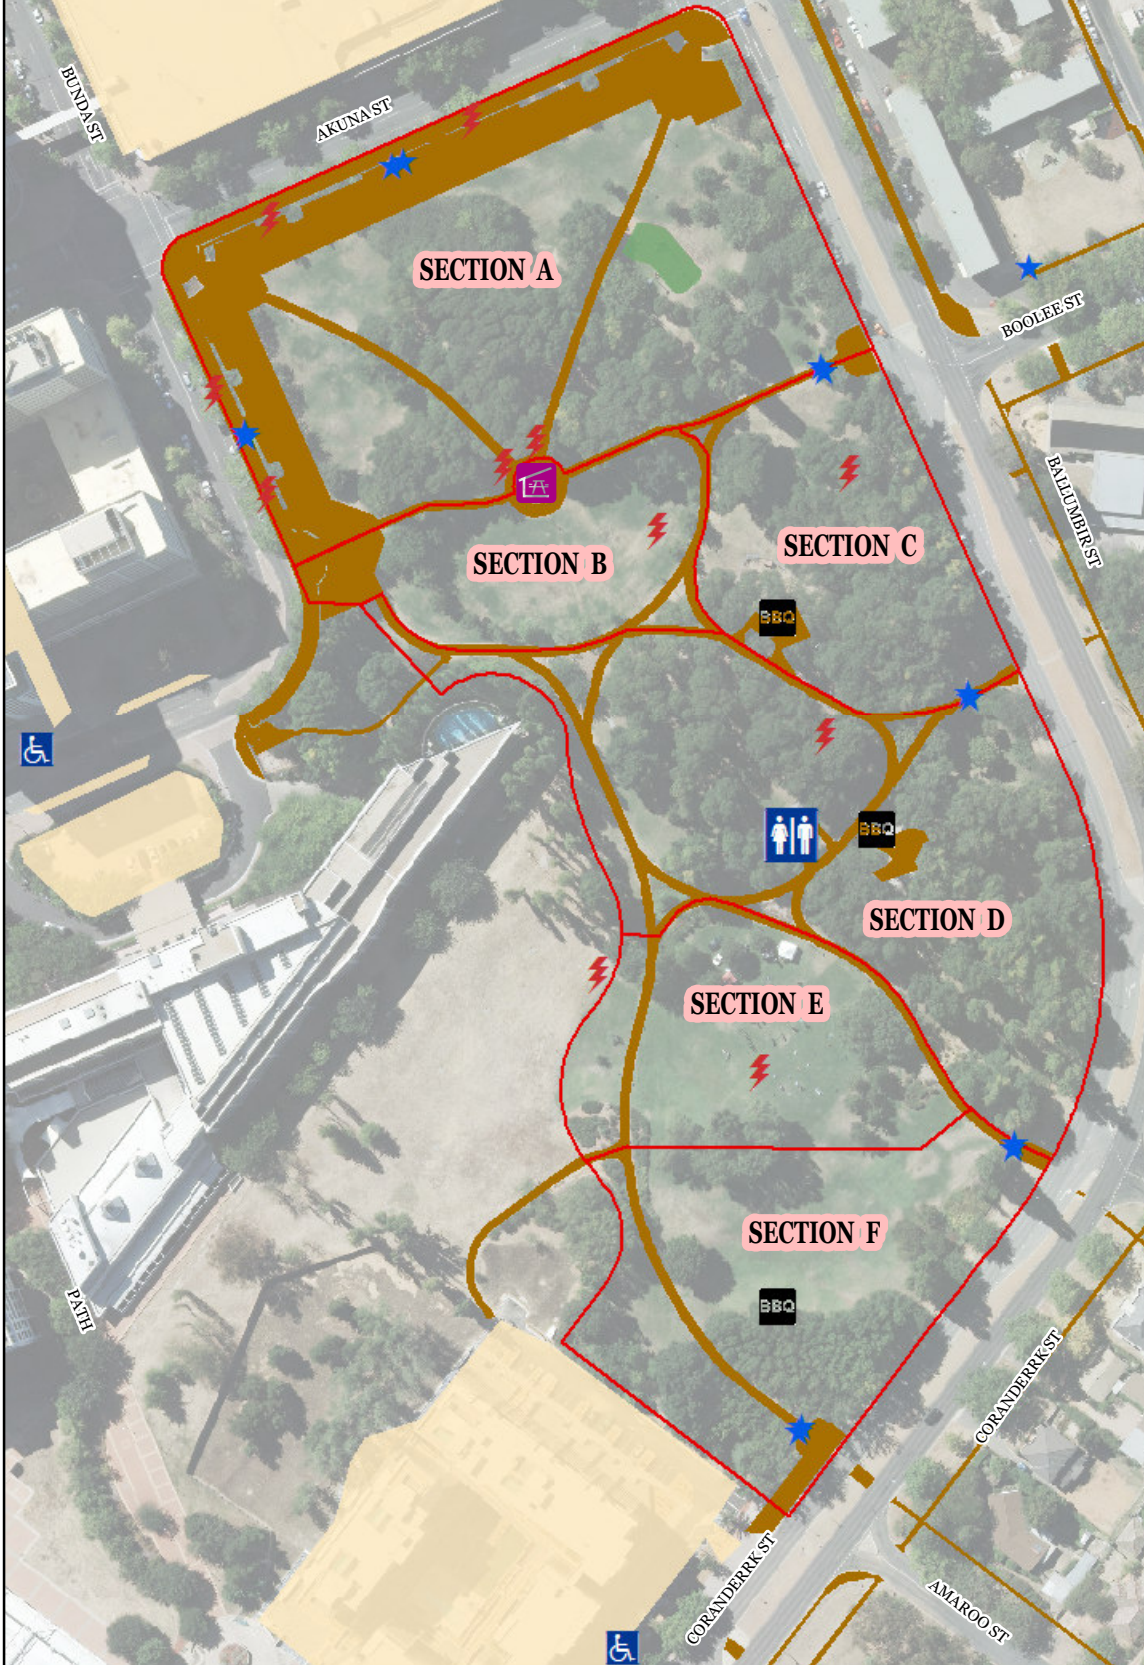

Parks, Conservation and Lands

Park: Glebe Park  
 Region: City  
 Suburb: City

**Legend**

- PATHS
- SHELTER
- GATE
- POWER OUTLET
- BBQ
- TOILET
- PARK ZONES
- PLAYGROUND
- CARPARKS
- DISABLED PARKING

Disclaimer: Parks, Conservation and Lands do not warrant that its data is free from errors.