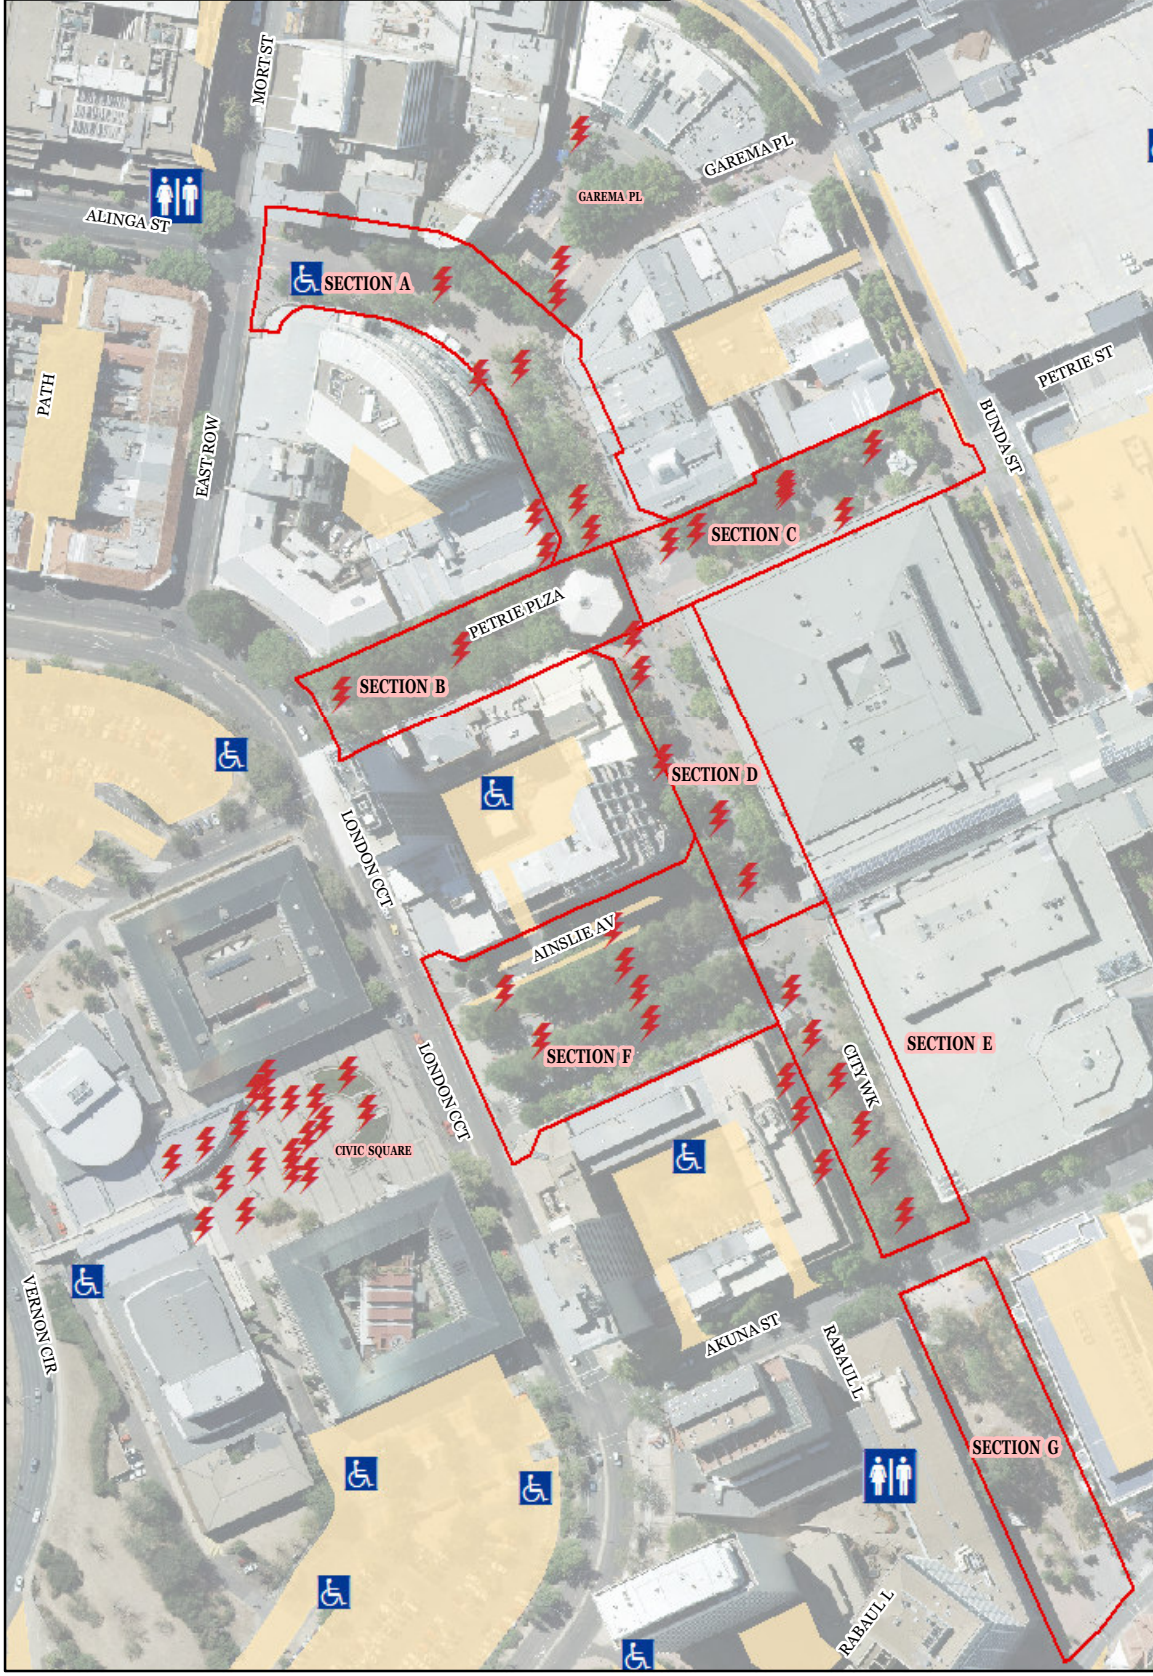

Parks, Conservation and Lands

Park: City Centre  
Region: City  
Suburb: City

### Legend

- PLAYGROUND
- CARPARKS
- PARK ZONES
- SHELTER
- BBQ
- TOILET
- DISABLED PARKING
- GATE
- PATHS

Disclaimer: Parks, Conservation and Lands do not warrant that its data is free from errors.