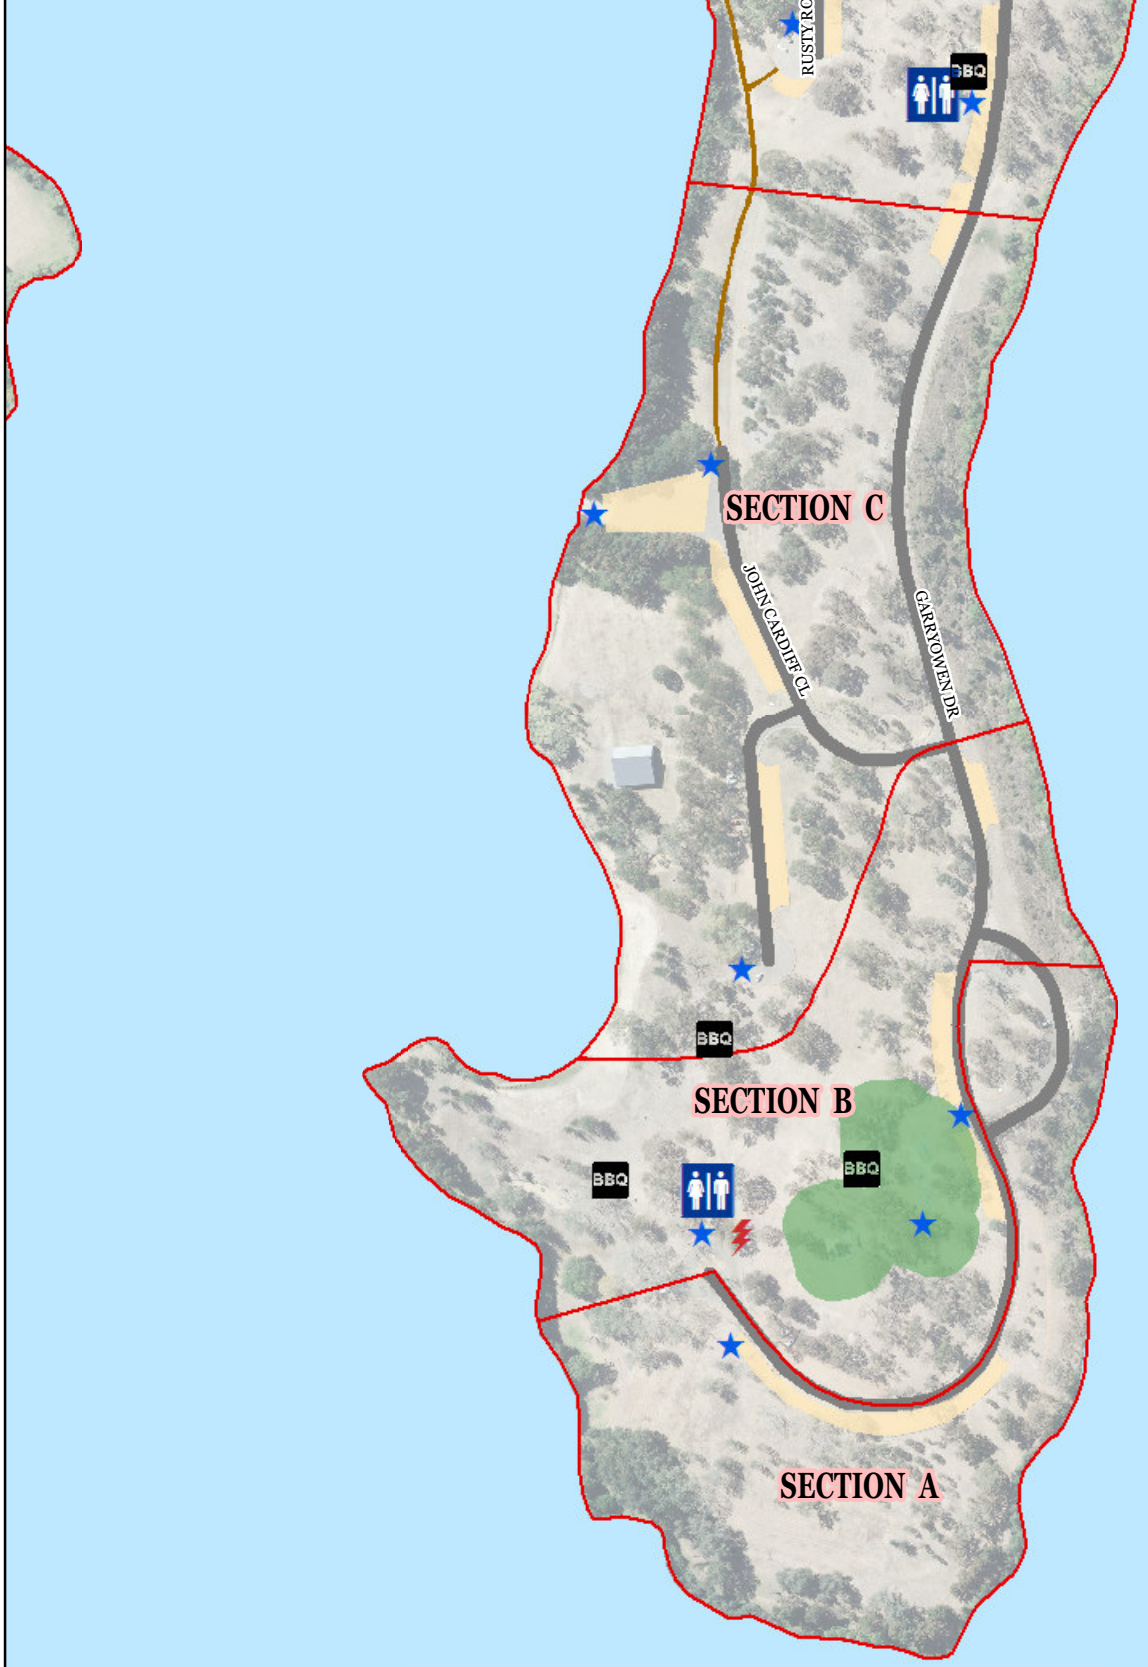

Parks, Conservation and Lands

Park: Black Mountain Peninsula
 Region: Inner North
 Suburb: Acton

Legend

- PATHS
- ROADS
- PLAYGROUND
- CARPARKS
- PARK ZONES
- SHELTER
- GATE
- POWER OUTLET
- BBQ
- TOILET

Disclaimer: Parks, Conservation and Lands do not warrant that its data is free from errors.