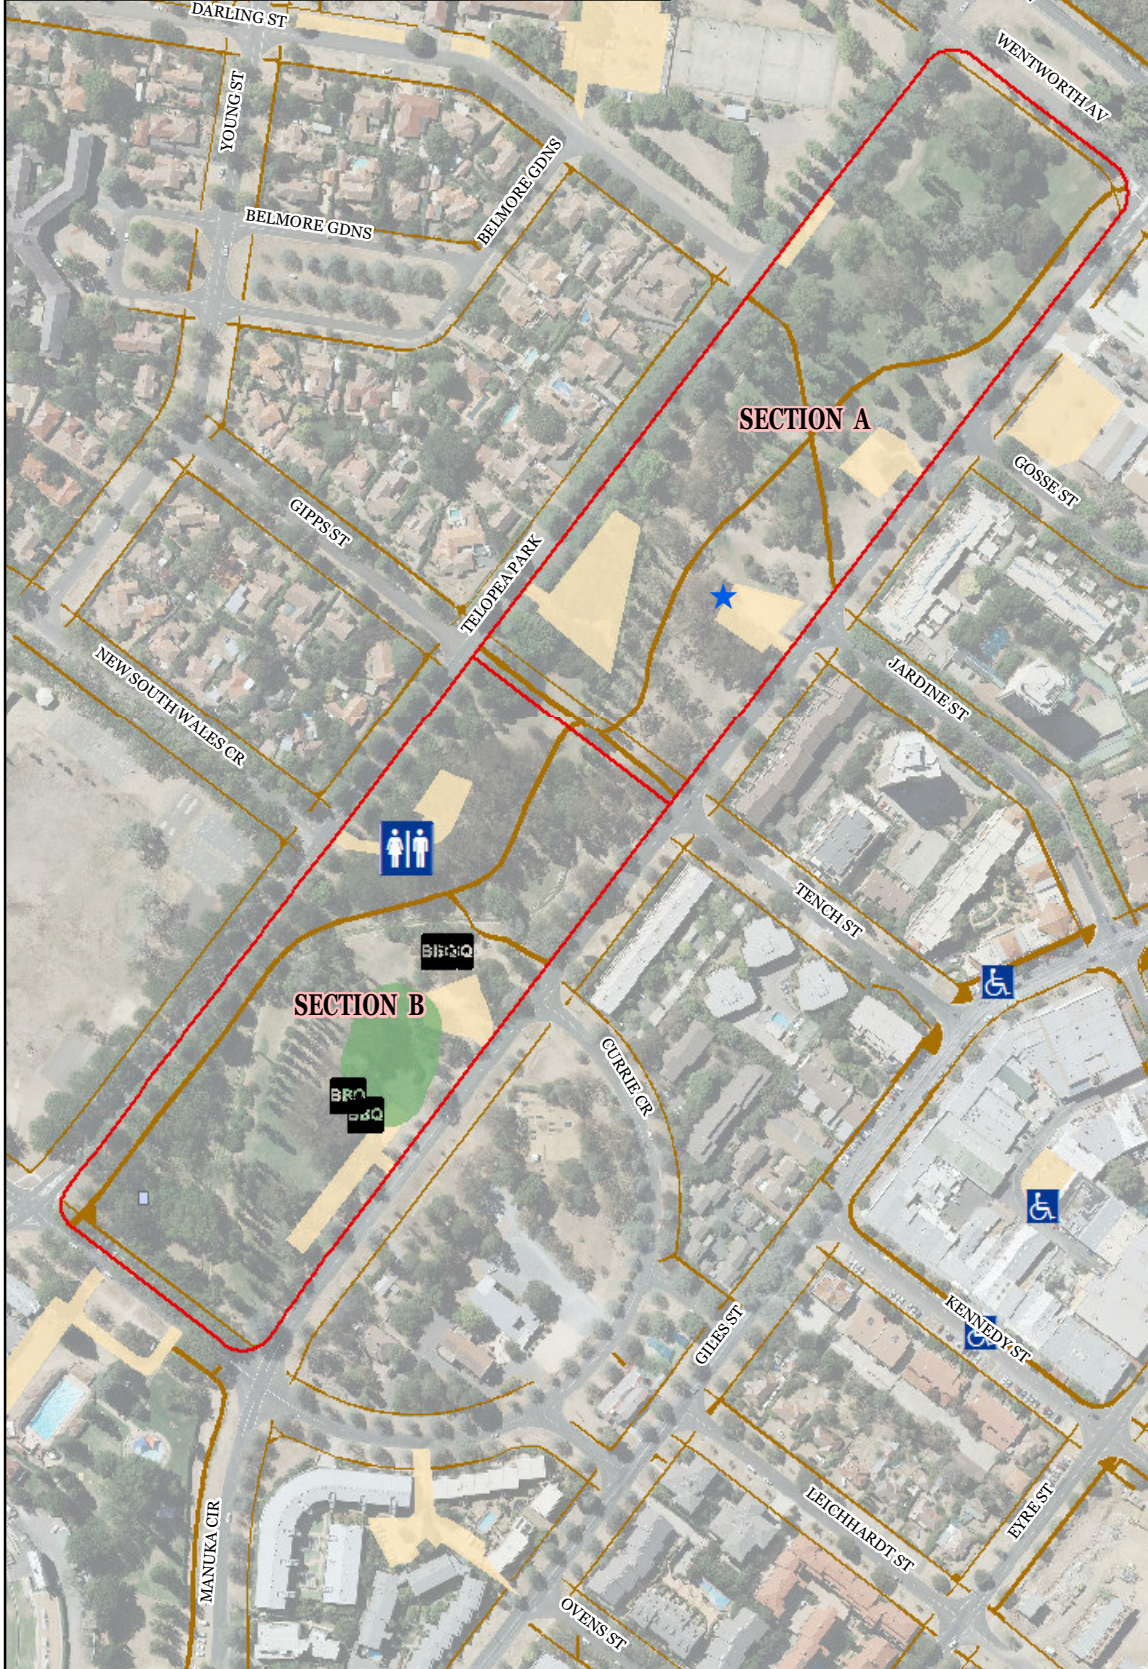

Parks, Conservation and Lands

Park: Telopea Park
 Region: Inner North
 Suburb: Barton

Legend

- PLAYGROUND
- CARPARKS
- PARK ZONES
- BBQ
- TOILET
- DISABLED PARKING
- GATE
- PATHS

Disclaimer: Parks, Conservation and Lands do not warrant that data is free from errors.